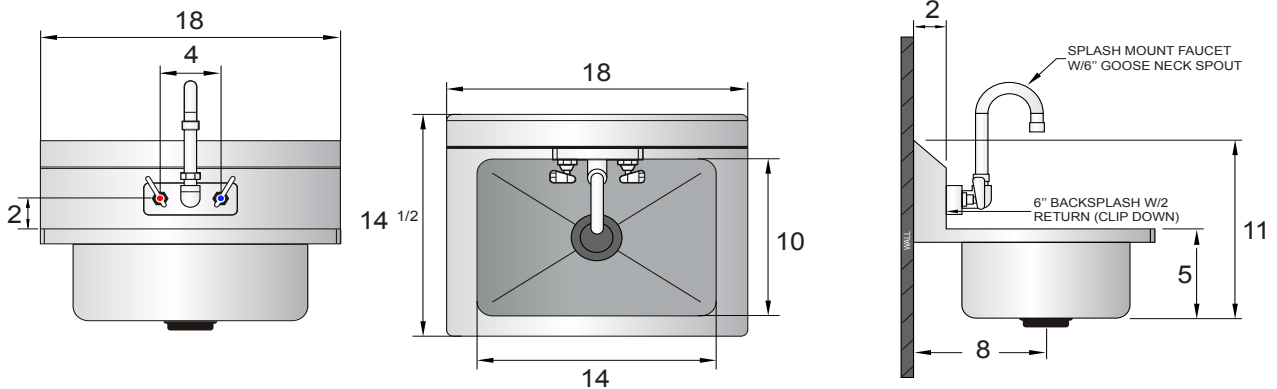

PLAN VIEW

90 DAYS WARRANTY ON WORKMANSHIP

Atosa International
www.atosa.com

Atosa USA
www.atosausa.com

Atosa is continuously improving products. Specifications are subject to change without notice. 164