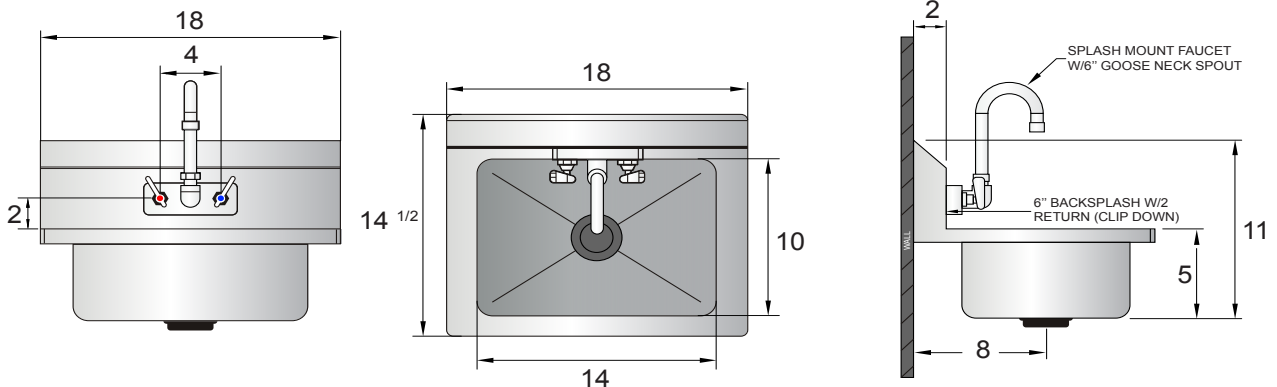

Optional Accessories

- Side splashes. Item#: MRS-HS-14SP

Model	Ga.	Bowl Size(inch)	Exterior Dimensions(inch)	Net Weight(lbs)
MRS-HS-14	18	10 × 12 × 5	14 × 16 ^{1/2} × 11	12

PLAN VIEW

90 DAYS WARRANTY ON WORKMANSHIP

18” Stainless Steel Hand Sink

MODELS:
MRS-HS-18

Standard Features

- 18 Gauge, 300 series stainless steel
- 6” Backsplash with 2” return
- Goose neck faucet included
- 1-1/2” drain opening
- 1-1/8” faucet holes on 4” centers
- 1-1/2” waste drain opening
- Strainer and faucet included
- Z-clip mounting bracket
- Easy to clean and sanitize

Optional Accessories

- Side splashes. Item#: MRS-HS-18SP

Model	Ga.	Bowl Size(inch)	Exterior Dimensions(inch)	Net Weight(lbs)
MRS-HS-18	18	14 × 10 × 5	18 × 14 ^{1/2} × 11	13

PLAN VIEW

90 DAYS WARRANTY ON WORKMANSHIP