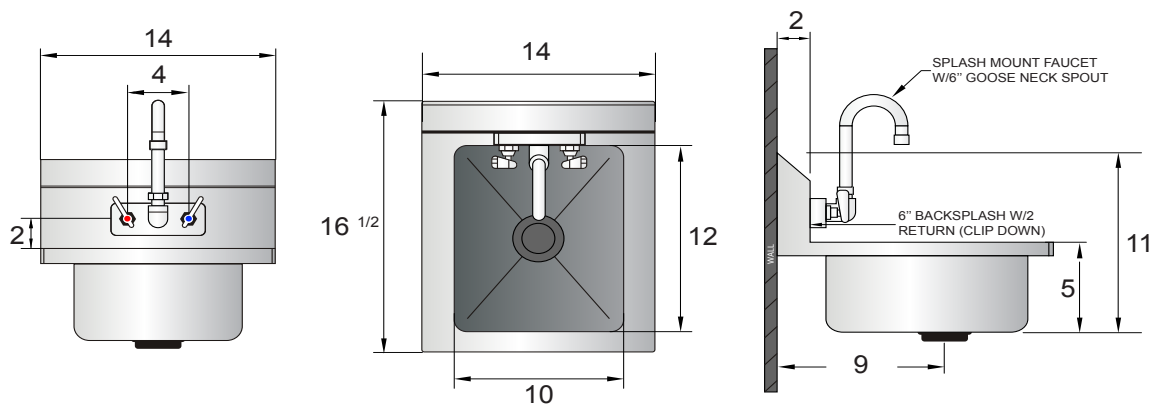

14” Stainless Steel Hand Sink

MODELS:

MRS-HS-14

Standard Features

- 18 Gauge, 300 series stainless steel
- 6” Backsplash with 2” return
- Goose neck faucet included
- 1-1/2” drain opening
- 1-1/8” faucet holes on 4” centers
- 1-1/2” waste drain opening
- Strainer and faucet included
- Z-clip mounting bracket
- Easy to clean and sanitize

Optional Accessories

- Side splashes. Item#: MRS-HS-14SP

Model	Ga.	Bowl Size(inch)	Exterior Dimensions(inch)	Net Weight(lbs)
MRS-HS-14	18	10 × 12 × 5	14 × 16 ^{1/2} × 11	12

PLAN VIEW

90 DAYS WARRANTY ON WORKMANSHIP

18” Stainless Steel Hand Sink

MODELS:
MRS-HS-18

Standard Features

- 18 Gauge, 300 series stainless steel
- 6” Backsplash with 2” return
- Goose neck faucet included
- 1-1/2” drain opening
- 1-1/8” faucet holes on 4” centers
- 1-1/2” waste drain opening
- Strainer and faucet included
- Z-clip mounting bracket
- Easy to clean and sanitize

Optional Accessories

- Side splashes. Item#: MRS-HS-18SP

Model	Ga.	Bowl Size(inch)	Exterior Dimensions(inch)	Net Weight(lbs)
MRS-HS-18	18	14 × 10 × 5	18 × 14 ^{1/2} × 11	13

PLAN VIEW

90 DAYS WARRANTY ON WORKMANSHIP